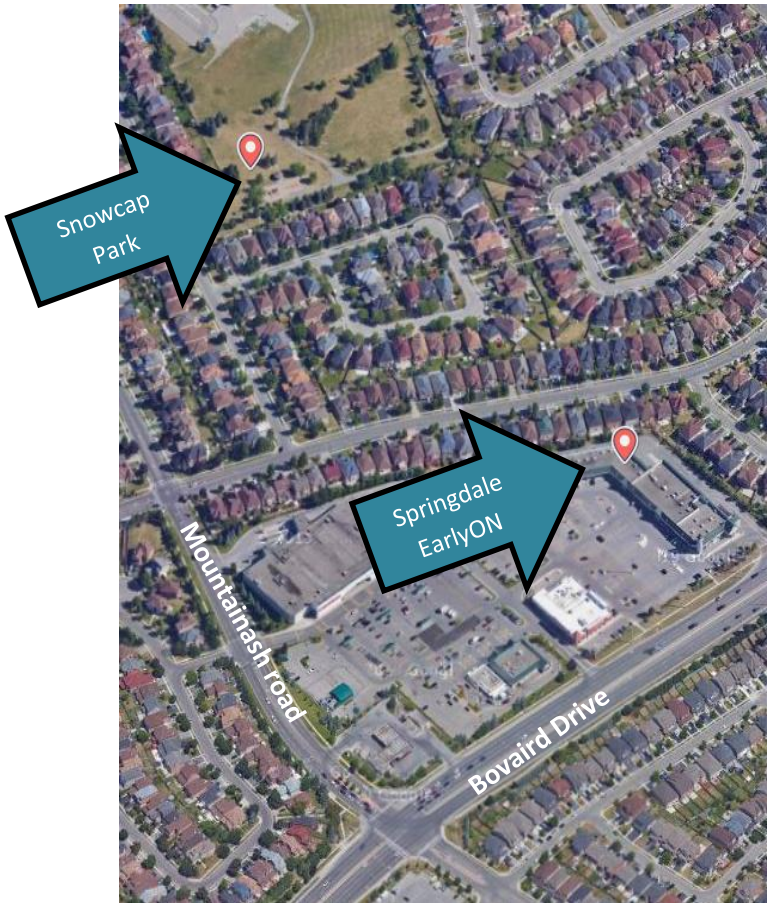

**Family Day Peel EarlyON
Brampton Locations**

Springdale & Snowcap Park
55 Mountainash Road, Unit 7F
Brampton, ON L6R 1W4

Hickory Wood Public School
630 Ray Lawson Boulevard, (use entrance #24)
Brampton, ON L6Y 4W8

Bus routes servicing this area:

- #5 (Bovaird)
- #14 (Torbram)
- #32 (Father Tobin)
- #33 (Peter Robertson)
- #35 (Clarkway)
- #505 (ZUM Bovaird)

Contact Brampton Transit
for more information

Bus routes servicing this area:

- #53 (Ray Lawson)
- #56 (Kingknoll)

Contact Brampton Transit
for more information

Brampton Transit information: for route schedule, please call 905 874-2999 or visit
<https://www.brampton.ca/en/residents/transit/plan-your-trip/pages/welcome.aspx>